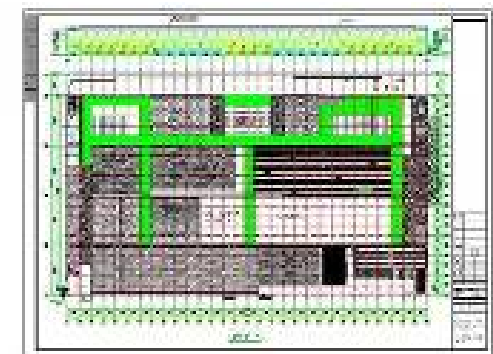

Weichai Power, Weifang ,China,  
Planning of Logistics Centre for Production

***20.000 m<sup>2</sup> space W/H to store 2.000 different part types  
to supply a daily production of 2.000 engines.***

- Central warehouse planning
  - For production supply
  - For spare part distribution
- Detail warehouse planning
  - Equipment planning
  - Technical performance requirement
- Technically process definition
- Organizing and optimizing Working flow